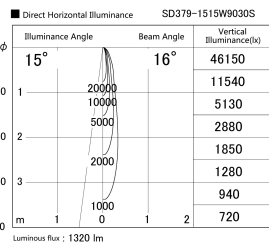

Item no. SD379-1515W9030S

Series Name: AMMA Lens type Cylinder Tracklight (SD379)

| | |
|------------------|---|
| Installation | Track mount |
| Type | Lens type tracklight : Cylinder type |
| Fixture wattage | 14W |
| Beam angle | 16deg |
| Color Temp. | 3000K |
| CRI | Ra>90 |
| Luminous | 1321 lm |
| Body | Die-castaluminumalloy |
| Body finish | White |
| Trim finish | White |
| Reflector finish | N/A |
| IP Rate | IP20 |
| Light source | COB module |
| Input Voltage | AC220~240V |
| Dimming Type | Non-Dimmable |
| Certificate | CE,CCC |
| Cut Hole | N/A |