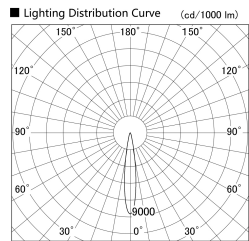

Item no. SD379-1515W9030S

Series Name: AMMA Lens type Cylinder Tracklight (SD379)

| | |
|------------------|---|
| Installation | Track mount |
| Type | Lens type tracklight : Cylinder type |
| Fixture wattage | 14W |
| Beam angle | 16deg |
| Color Temp. | 3000K |
| CRI | Ra>90 |
| Luminous | 1321 lm |
| Body | Die-castaluminumalloy |
| Body finish | White |
| Trim finish | White |
| Reflector finish | N/A |
| IP Rate | IP20 |
| Light source | COB module |
| Input Voltage | AC220~240V |
| Dimming Type | Non-Dimmable |
| Certificate | CE,CCC |
| Cut Hole | N/A |