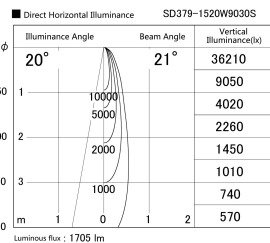

Item no. SD379-1520W9030S

Series Name: AMMA Lens type Cylinder Tracklight (SD379)

Installation	Track mount
Type	Lens type tracklight : Cylinder type
Fixture wattage	14W
Beam angle	21deg
Color Temp.	3000K
CRI	Ra>90
Luminous	1704 lm
Body	Die-castaluminumalloy
Body finish	White
Trim finish	White
Reflector finish	N/A
IP Rate	IP20
Light source	COB module
Input Voltage	AC220~240V
Dimming Type	Non-Dimmable
Certificate	CE,CCC
Cut Hole	N/A