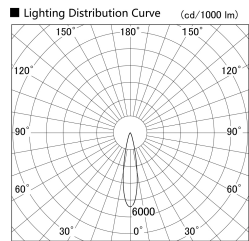

Item no. SD379-1520W9030S

Series Name: AMMA Lens type Cylinder Tracklight (SD379)

Installation	Track mount
Type	Lens type tracklight : Cylinder type
Fixture wattage	14W
Beam angle	21deg
Color Temp.	3000K
CRI	Ra>90
Luminous	1704 lm
Body	Die-castaluminumalloy
Body finish	White
Trim finish	White
Reflector finish	N/A
IP Rate	IP20
Light source	COB module
Input Voltage	AC220~240V
Dimming Type	Non-Dimmable
Certificate	CE,CCC
Cut Hole	N/A