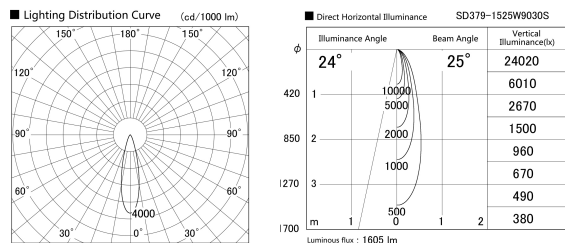

Item no. SD379-1525W9030S

Series Name: AMMA Lens type Cylinder Tracklight (SD379)

Installation	Track mount
Type	Lens type tracklight : Cylinder type
Fixture wattage	14W
Beam angle	25deg
Color Temp.	3000K
CRI	Ra>90
Luminous	1604 lm
Body	Die-castaluminumalloy
Body finish	White
Trim finish	White
Reflector finish	N/A
IP Rate	IP20
Light source	COB module
Input Voltage	AC220~240V
Dimming Type	Non-Dimmable
Certificate	CE,CCC
Cut Hole	N/A