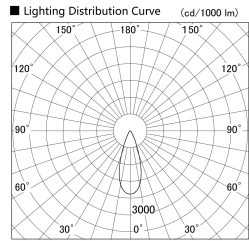

Item no. SD379-1535W9030S

Series Name: AMMA Lens type Cylinder Tracklight (SD379)

Installation	Track mount
Type	Lens type tracklight : Cylinder type
Fixture wattage	14W
Beam angle	36deg
Color Temp.	3000K
CRI	Ra>90
Luminous	1658 lm
Body	Die-castaluminumalloy
Body finish	White
Trim finish	White
Reflector finish	N/A
IP Rate	IP20
Light source	COB module
Input Voltage	AC220~240V
Dimming Type	Non-Dimmable
Certificate	CE,CCC
Cut Hole	N/A