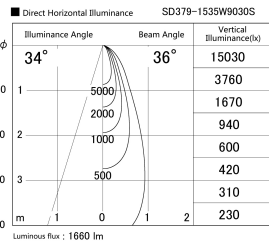

Item no. SD379-1535W9030S

Series Name: AMMA Lens type Cylinder Tracklight (SD379)

Installation	Track mount
Type	Lens type tracklight : Cylinder type
Fixture wattage	14W
Beam angle	36deg
Color Temp.	3000K
CRI	Ra>90
Luminous	1658 lm
Body	Die-castaluminumalloy
Body finish	White
Trim finish	White
Reflector finish	N/A
IP Rate	IP20
Light source	COB module
Input Voltage	AC220~240V
Dimming Type	Non-Dimmable
Certificate	CE,CCC
Cut Hole	N/A