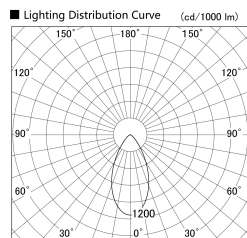

Item no. SD379-1550W9030S

Series Name: AMMA Lens type Cylinder Tracklight (SD379)

Installation	Track mount
Type	Lens type tracklight : Cylinder type
Fixture wattage	14W
Beam angle	52deg
Color Temp.	3000K
CRI	Ra>90
Luminous	1518 lm
Body	Die-castaluminumalloy
Body finish	White
Trim finish	White
Reflector finish	N/A
IP Rate	IP20
Light source	COB module
Input Voltage	AC220~240V
Dimming Type	Non-Dimmable
Certificate	CE,CCC
Cut Hole	N/A