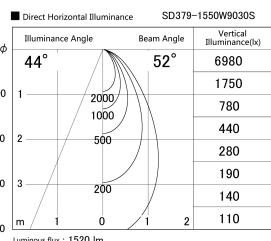

Item no. SD379-1550W9030S

Series Name: AMMA Lens type Cylinder Tracklight (SD379)

Installation	Track mount
Type	Lens type tracklight : Cylinder type
Fixture wattage	14W
Beam angle	52deg
Color Temp.	3000K
CRI	Ra>90
Luminous	1518 lm
Body	Die-castaluminumalloy
Body finish	White
Trim finish	White
Reflector finish	N/A
IP Rate	IP20
Light source	COB module
Input Voltage	AC220~240V
Dimming Type	Non-Dimmable
Certificate	CE,CCC
Cut Hole	N/A