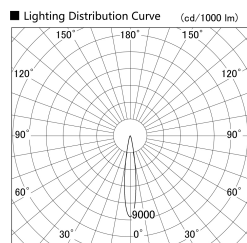

Item no. SD379-1015W9030

Series Name: AMMA Lens type Cylinder Tracklight (SD379)

Installation	Track mount
Type	Lens type tracklight : Cylinder type
Fixture wattage	10.5W
Beam angle	16deg
Color Temp.	3000K
CRI	Ra>90
Luminous	980.99578059072 lm
Body	Die-castaluminumalloy
Body finish	White
Trim finish	White
Reflector finish	N/A
IP Rate	IP20
Light source	COB module
Input Voltage	AC220~240V
Dimming Type	Non-Dimmable
Certificate	CE,CCC
Cut Hole	N/A