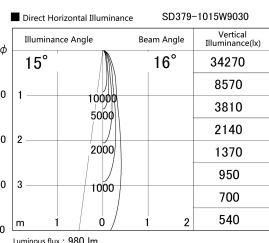

Item no. SD379-1015W9030

Series Name: AMMA Lens type Cylinder Tracklight (SD379)

Installation	Track mount
Type	Lens type tracklight : Cylinder type
Fixture wattage	10.5W
Beam angle	16deg
Color Temp.	3000K
CRI	Ra>90
Luminous	980.99578059072 lm
Body	Die-castaluminumalloy
Body finish	White
Trim finish	White
Reflector finish	N/A
IP Rate	IP20
Light source	COB module
Input Voltage	AC220~240V
Dimming Type	Non-Dimmable
Certificate	CE,CCC
Cut Hole	N/A