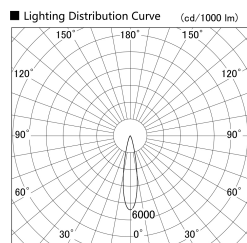

Item no. SD379-1020W9030

Series Name: AMMA Lens type Cylinder Tracklight (SD379)

Installation	Track mount
Type	Lens type tracklight : Cylinder type
Fixture wattage	10.5W
Beam angle	21deg
Color Temp.	3000K
CRI	Ra>90
Luminous	1235 lm
Body	Die-castaluminumalloy
Body finish	White
Trim finish	White
Reflector finish	N/A
IP Rate	IP20
Light source	COB module
Input Voltage	AC220~240V
Dimming Type	Non-Dimmable
Certificate	CE,CCC
Cut Hole	N/A