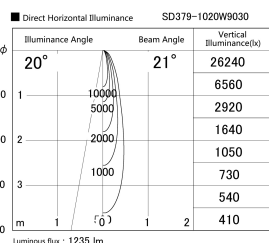

Item no. SD379-1020W9030

Series Name: AMMA Lens type Cylinder Tracklight (SD379)

Installation	Track mount
Type	Lens type tracklight : Cylinder type
Fixture wattage	10.5W
Beam angle	21deg
Color Temp.	3000K
CRI	Ra>90
Luminous	1235 lm
Body	Die-castaluminumalloy
Body finish	White
Trim finish	White
Reflector finish	N/A
IP Rate	IP20
Light source	COB module
Input Voltage	AC220~240V
Dimming Type	Non-Dimmable
Certificate	CE,CCC
Cut Hole	N/A