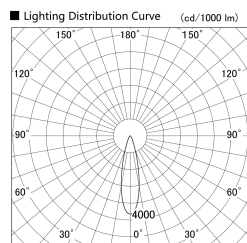

Item no. SD379-1025W9030

Series Name: AMMA Lens type Cylinder Tracklight (SD379)

Installation	Track mount
Type	Lens type tracklight : Cylinder type
Fixture wattage	10.5W
Beam angle	25deg
Color Temp.	3000K
CRI	Ra>90
Luminous	1163 lm
Body	Die-castaluminumalloy
Body finish	White
Trim finish	White
Reflector finish	N/A
IP Rate	IP20
Light source	COB module
Input Voltage	AC220~240V
Dimming Type	Non-Dimmable
Certificate	CE,CCC
Cut Hole	N/A