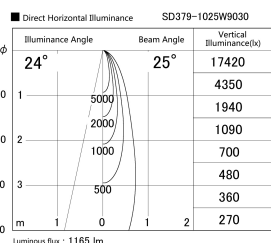

Item no. SD379-1025W9030

Series Name: AMMA Lens type Cylinder Tracklight (SD379)

Installation	Track mount
Type	Lens type tracklight : Cylinder type
Fixture wattage	10.5W
Beam angle	25deg
Color Temp.	3000K
CRI	Ra>90
Luminous	1163 lm
Body	Die-castaluminumalloy
Body finish	White
Trim finish	White
Reflector finish	N/A
IP Rate	IP20
Light source	COB module
Input Voltage	AC220~240V
Dimming Type	Non-Dimmable
Certificate	CE,CCC
Cut Hole	N/A