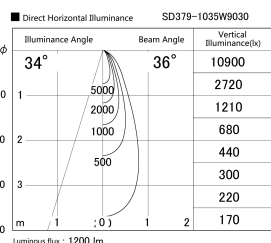

Item no. SD379-1035W9030

Series Name: AMMA Lens type Cylinder Tracklight (SD379)

Installation	Track mount
Type	Lens type tracklight : Cylinder type
Fixture wattage	10.5W
Beam angle	36deg
Color Temp.	3000K
CRI	Ra>90
Luminous	1202 lm
Body	Die-castaluminumalloy
Body finish	White
Trim finish	White
Reflector finish	N/A
IP Rate	IP20
Light source	COB module
Input Voltage	AC220~240V
Dimming Type	Non-Dimmable
Certificate	CE,CCC
Cut Hole	N/A