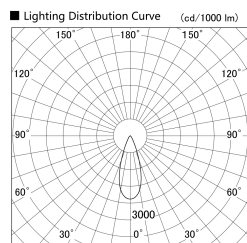

Item no. SD379-1035W9030

Series Name: AMMA Lens type Cylinder Tracklight (SD379)

Installation	Track mount
Type	Lens type tracklight : Cylinder type
Fixture wattage	10.5W
Beam angle	36deg
Color Temp.	3000K
CRI	Ra>90
Luminous	1202 lm
Body	Die-castaluminumalloy
Body finish	White
Trim finish	White
Reflector finish	N/A
IP Rate	IP20
Light source	COB module
Input Voltage	AC220~240V
Dimming Type	Non-Dimmable
Certificate	CE,CCC
Cut Hole	N/A