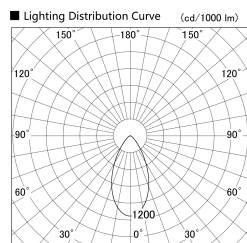

Item no. SD379-1050W9030

Series Name: AMMA Lens type Cylinder Tracklight (SD379)

Installation	Track mount
Type	Lens type tracklight : Cylinder type
Fixture wattage	10.5W
Beam angle	52deg
Color Temp.	3000K
CRI	Ra>90
Luminous	1101 lm
Body	Die-castaluminumalloy
Body finish	White
Trim finish	White
Reflector finish	N/A
IP Rate	IP20
Light source	COB module
Input Voltage	AC220~240V
Dimming Type	Non-Dimmable
Certificate	CE,CCC
Cut Hole	N/A