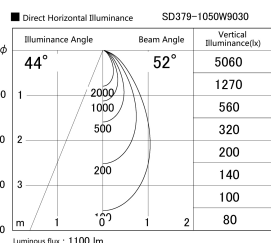

Item no. SD379-1050W9030

Series Name: AMMA Lens type Cylinder Tracklight (SD379)

Installation	Track mount
Type	Lens type tracklight : Cylinder type
Fixture wattage	10.5W
Beam angle	52deg
Color Temp.	3000K
CRI	Ra>90
Luminous	1101 lm
Body	Die-castaluminumalloy
Body finish	White
Trim finish	White
Reflector finish	N/A
IP Rate	IP20
Light source	COB module
Input Voltage	AC220~240V
Dimming Type	Non-Dimmable
Certificate	CE,CCC
Cut Hole	N/A