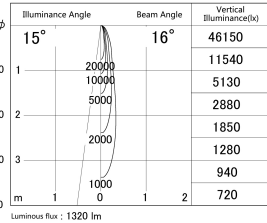

Item no. SD379-1515W9030

Series Name: AMMA Lens type Cylinder Tracklight (SD379)

Lighting Distribution Curve (cd/1000 lm)

Installation	Track mount
Type	Lens type tracklight : Cylinder type
Fixture wattage	14W
Beam angle	16deg
Color Temp.	3000K
CRI	Ra>90
Luminous	1321 lm
Body	Die-castaluminumalloy
Body finish	White
Trim finish	White
Reflector finish	N/A
IP Rate	IP20
Light source	COB module
Input Voltage	AC220~240V
Dimming Type	Non-Dimmable
Certificate	CE,CCC
Cut Hole	N/A