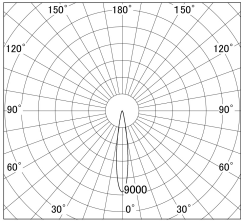

Lighting Distribution Curve (cd/1000 lm)