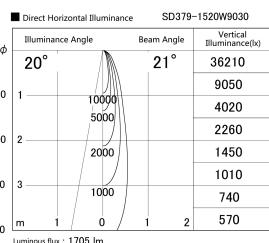

Item no. SD379-1520W9030

Series Name: AMMA Lens type Cylinder Tracklight (SD379)

Installation	Track mount
Type	Lens type tracklight : Cylinder type
Fixture wattage	14W
Beam angle	21deg
Color Temp.	3000K
CRI	Ra>90
Luminous	1704 lm
Body	Die-castaluminumalloy
Body finish	White
Trim finish	White
Reflector finish	N/A
IP Rate	IP20
Light source	COB module
Input Voltage	AC220~240V
Dimming Type	Non-Dimmable
Certificate	CE,CCC
Cut Hole	N/A