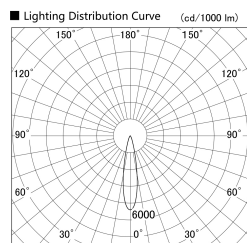

Item no. SD379-1520W9030

Series Name: AMMA Lens type Cylinder Tracklight (SD379)

Installation	Track mount
Type	Lens type tracklight : Cylinder type
Fixture wattage	14W
Beam angle	21deg
Color Temp.	3000K
CRI	Ra>90
Luminous	1704 lm
Body	Die-castaluminumalloy
Body finish	White
Trim finish	White
Reflector finish	N/A
IP Rate	IP20
Light source	COB module
Input Voltage	AC220~240V
Dimming Type	Non-Dimmable
Certificate	CE,CCC
Cut Hole	N/A