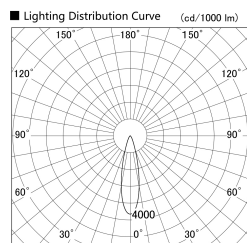

Item no. SD379-1525W9030

Series Name: AMMA Lens type Cylinder Tracklight (SD379)

Installation	Track mount
Type	Lens type tracklight : Cylinder type
Fixture wattage	14W
Beam angle	25deg
Color Temp.	3000K
CRI	Ra>90
Luminous	1604 lm
Body	Die-castaluminumalloy
Body finish	White
Trim finish	White
Reflector finish	N/A
IP Rate	IP20
Light source	COB module
Input Voltage	AC220~240V
Dimming Type	Non-Dimmable
Certificate	CE,CCC
Cut Hole	N/A