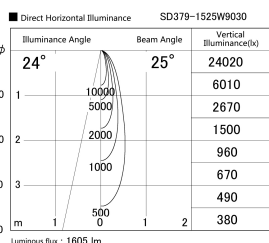

Item no. SD379-1525W9030

Series Name: AMMA Lens type Cylinder Tracklight (SD379)

Installation	Track mount
Type	Lens type tracklight : Cylinder type
Fixture wattage	14W
Beam angle	25deg
Color Temp.	3000K
CRI	Ra>90
Luminous	1604 lm
Body	Die-castaluminumalloy
Body finish	White
Trim finish	White
Reflector finish	N/A
IP Rate	IP20
Light source	COB module
Input Voltage	AC220~240V
Dimming Type	Non-Dimmable
Certificate	CE,CCC
Cut Hole	N/A