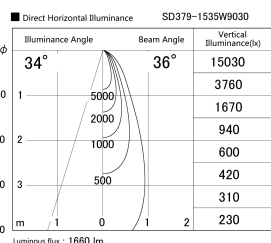

Item no. SD379-1535W9030

Series Name: AMMA Lens type Cylinder Tracklight (SD379)

Installation	Track mount
Type	Lens type tracklight : Cylinder type
Fixture wattage	14W
Beam angle	36deg
Color Temp.	3000K
CRI	Ra>90
Luminous	1658 lm
Body	Die-castaluminumalloy
Body finish	White
Trim finish	White
Reflector finish	N/A
IP Rate	IP20
Light source	COB module
Input Voltage	AC220~240V
Dimming Type	Non-Dimmable
Certificate	CE,CCC
Cut Hole	N/A