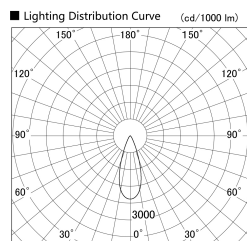

Item no. SD379-1535W9030

Series Name: AMMA Lens type Cylinder Tracklight (SD379)

Installation	Track mount
Type	Lens type tracklight : Cylinder type
Fixture wattage	14W
Beam angle	36deg
Color Temp.	3000K
CRI	Ra>90
Luminous	1658 lm
Body	Die-castaluminumalloy
Body finish	White
Trim finish	White
Reflector finish	N/A
IP Rate	IP20
Light source	COB module
Input Voltage	AC220~240V
Dimming Type	Non-Dimmable
Certificate	CE,CCC
Cut Hole	N/A