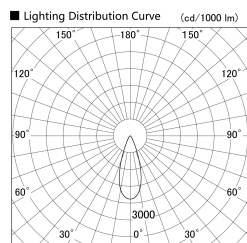

Item no. SD379-1535W9030

Series Name: AMMA Lens type Cylinder Tracklight (SD379)

Installation	Track mount
Type	Lens type tracklight : Cylinder type
Fixture wattage	14W
Beam angle	36deg
Color Temp.	3000K
CRI	Ra>90
Luminous	1658 lm
Body	Die-castaluminumalloy
Body finish	White
Trim finish	White
Reflector finish	N/A
IP Rate	IP20
Light source	COB module
Input Voltage	AC220~240V
Dimming Type	Non-Dimmable
Certificate	CE,CCC
Cut Hole	N/A