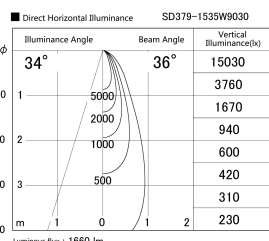

Item no. SD379-1535W9030

Series Name: AMMA Lens type Cylinder Tracklight (SD379)

Installation	Track mount
Type	Lens type tracklight : Cylinder type
Fixture wattage	14W
Beam angle	36deg
Color Temp.	3000K
CRI	Ra>90
Luminous	1658 lm
Body	Die-castaluminumalloy
Body finish	White
Trim finish	White
Reflector finish	N/A
IP Rate	IP20
Light source	COB module
Input Voltage	AC220~240V
Dimming Type	Non-Dimmable
Certificate	CE,CCC
Cut Hole	N/A