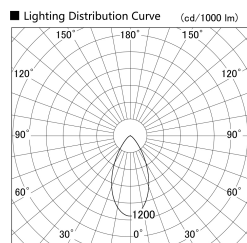

Item no. SD379-1550W9030

Series Name: AMMA Lens type Cylinder Tracklight (SD379)

Installation	Track mount
Type	Lens type tracklight : Cylinder type
Fixture wattage	14W
Beam angle	52deg
Color Temp.	3000K
CRI	Ra>90
Luminous	1518 lm
Body	Die-castaluminumalloy
Body finish	White
Trim finish	White
Reflector finish	N/A
IP Rate	IP20
Light source	COB module
Input Voltage	AC220~240V
Dimming Type	Non-Dimmable
Certificate	CE,CCC
Cut Hole	N/A