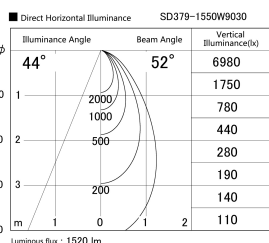

Item no. SD379-1550W9030

Series Name: AMMA Lens type Cylinder Tracklight (SD379)

Installation	Track mount
Type	Lens type tracklight : Cylinder type
Fixture wattage	14W
Beam angle	52deg
Color Temp.	3000K
CRI	Ra>90
Luminous	1518 lm
Body	Die-castaluminumalloy
Body finish	White
Trim finish	White
Reflector finish	N/A
IP Rate	IP20
Light source	COB module
Input Voltage	AC220~240V
Dimming Type	Non-Dimmable
Certificate	CE,CCC
Cut Hole	N/A