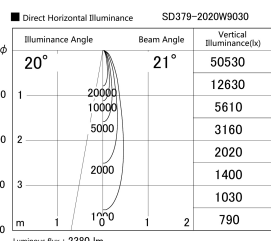

Item no. SD379-2020W9030

Series Name: AMMA Lens type Cylinder Tracklight (SD379)

Installation	Track mount
Type	Lens type tracklight : Cylinder type
Fixture wattage	21W
Beam angle	21deg
Color Temp.	3000K
CRI	Ra>90
Luminous	2378 lm
Body	Die-castaluminumalloy
Body finish	White
Trim finish	White
Reflector finish	N/A
IP Rate	IP20
Light source	COB module
Input Voltage	AC220~240V
Dimming Type	Non-Dimmable
Certificate	CE,CCC
Cut Hole	N/A