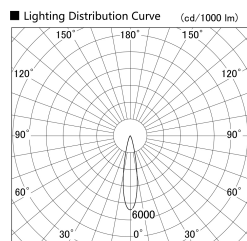

Item no. SD379-2020W9030

Series Name: AMMA Lens type Cylinder Tracklight (SD379)

Installation	Track mount
Type	Lens type tracklight : Cylinder type
Fixture wattage	21W
Beam angle	21deg
Color Temp.	3000K
CRI	Ra>90
Luminous	2378 lm
Body	Die-castaluminumalloy
Body finish	White
Trim finish	White
Reflector finish	N/A
IP Rate	IP20
Light source	COB module
Input Voltage	AC220~240V
Dimming Type	Non-Dimmable
Certificate	CE,CCC
Cut Hole	N/A