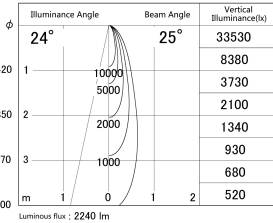

Item no. SD379-2025W9030

Series Name: AMMA Lens type Cylinder Tracklight (SD379)

■ Lighting Distribution Curve (cd/1000 lm)

Installation	Track mount
Type	Lens type tracklight : Cylinder type
Fixture wattage	21W
Beam angle	25deg
Color Temp.	3000K
CRI	Ra>90
Luminous	2239 lm
Body	Die-castaluminumalloy
Body finish	White
Trim finish	White
Reflector finish	N/A
IP Rate	IP20
Light source	COB module
Input Voltage	AC220~240V
Dimming Type	Non-Dimmable
Certificate	CE,CCC
Cut Hole	N/A