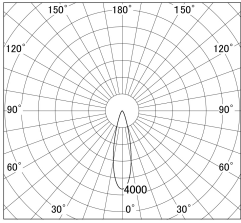

■ Lighting Distribution Curve (cd/1000 lm)