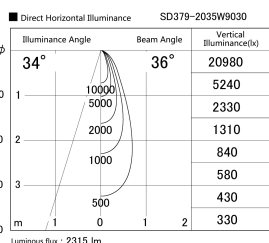

Item no. SD379-2035W9030

Series Name: AMMA Lens type Cylinder Tracklight (SD379)

Installation	Track mount
Type	Lens type tracklight : Cylinder type
Fixture wattage	21W
Beam angle	36deg
Color Temp.	3000K
CRI	Ra>90
Luminous	2314 lm
Body	Die-castaluminumalloy
Body finish	White
Trim finish	White
Reflector finish	N/A
IP Rate	IP20
Light source	COB module
Input Voltage	AC220~240V
Dimming Type	Non-Dimmable
Certificate	CE,CCC
Cut Hole	N/A