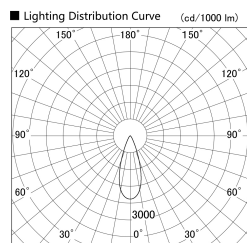

Item no. SD379-2035W9030

Series Name: AMMA Lens type Cylinder Tracklight (SD379)

Installation	Track mount
Type	Lens type tracklight : Cylinder type
Fixture wattage	21W
Beam angle	36deg
Color Temp.	3000K
CRI	Ra>90
Luminous	2314 lm
Body	Die-castaluminumalloy
Body finish	White
Trim finish	White
Reflector finish	N/A
IP Rate	IP20
Light source	COB module
Input Voltage	AC220~240V
Dimming Type	Non-Dimmable
Certificate	CE,CCC
Cut Hole	N/A