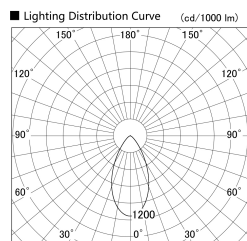

Item no. SD379-2050W9030

Series Name: AMMA Lens type Cylinder Tracklight (SD379)

Installation	Track mount
Type	Lens type tracklight : Cylinder type
Fixture wattage	21W
Beam angle	52deg
Color Temp.	3000K
CRI	Ra>90
Luminous	2119 lm
Body	Die-castaluminumalloy
Body finish	White
Trim finish	White
Reflector finish	N/A
IP Rate	IP20
Light source	COB module
Input Voltage	AC220~240V
Dimming Type	Non-Dimmable
Certificate	CE,CCC
Cut Hole	N/A