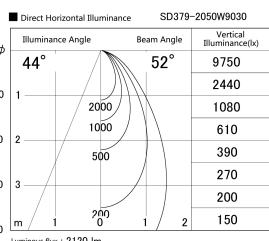

Item no. SD379-2050W9030

Series Name: AMMA Lens type Cylinder Tracklight (SD379)

Installation	Track mount
Type	Lens type tracklight : Cylinder type
Fixture wattage	21W
Beam angle	52deg
Color Temp.	3000K
CRI	Ra>90
Luminous	2119 lm
Body	Die-castaluminumalloy
Body finish	White
Trim finish	White
Reflector finish	N/A
IP Rate	IP20
Light source	COB module
Input Voltage	AC220~240V
Dimming Type	Non-Dimmable
Certificate	CE,CCC
Cut Hole	N/A