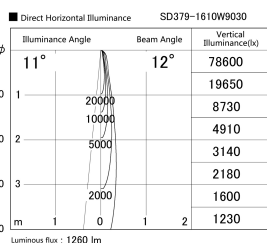

Item no. SD379-1610W9030

Series Name: AMMA Lens type Cylinder Tracklight (SD379)

Installation	Track mount
Type	Lens type tracklight : Cylinder type
Fixture wattage	14W
Beam angle	12deg
Color Temp.	3000K
CRI	Ra>90
Luminous	1260 lm
Body	Die-castaluminumalloy
Body finish	White
Trim finish	White
Reflector finish	N/A
IP Rate	IP20
Light source	COB module
Input Voltage	AC220~240V
Dimming Type	Non-Dimmable
Certificate	CE,CCC
Cut Hole	N/A