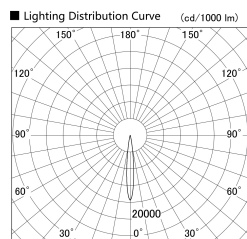

Item no. SD379-1610W9030

Series Name: AMMA Lens type Cylinder Tracklight (SD379)

Installation	Track mount
Type	Lens type tracklight : Cylinder type
Fixture wattage	14W
Beam angle	12deg
Color Temp.	3000K
CRI	Ra>90
Luminous	1260 lm
Body	Die-castaluminumalloy
Body finish	White
Trim finish	White
Reflector finish	N/A
IP Rate	IP20
Light source	COB module
Input Voltage	AC220~240V
Dimming Type	Non-Dimmable
Certificate	CE,CCC
Cut Hole	N/A