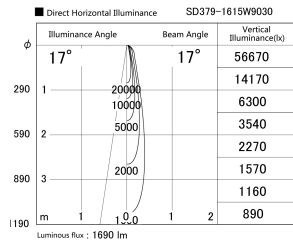

Item no. SD379-1615W9030

Series Name: AMMA Lens type Cylinder Tracklight (SD379)

Installation	Track mount
Type	Lens type tracklight : Cylinder type
Fixture wattage	14W
Beam angle	17deg
Color Temp.	3000K
CRI	Ra>90
Luminous	1690 lm
Body	Die-castaluminumalloy
Body finish	White
Trim finish	White
Reflector finish	N/A
IP Rate	IP20
Light source	COB module
Input Voltage	AC220~240V
Dimming Type	Non-Dimmable
Certificate	CE,CCC
Cut Hole	N/A