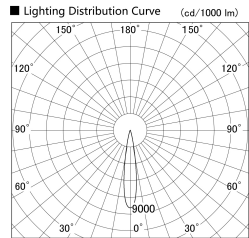

Item no. SD379-1615W9030

Series Name: AMMA Lens type Cylinder Tracklight (SD379)

Installation	Track mount
Type	Lens type tracklight : Cylinder type
Fixture wattage	14W
Beam angle	17deg
Color Temp.	3000K
CRI	Ra>90
Luminous	1690 lm
Body	Die-castaluminumalloy
Body finish	White
Trim finish	White
Reflector finish	N/A
IP Rate	IP20
Light source	COB module
Input Voltage	AC220~240V
Dimming Type	Non-Dimmable
Certificate	CE,CCC
Cut Hole	N/A