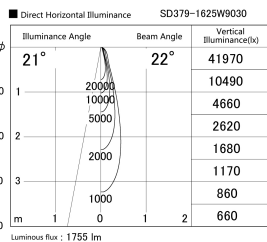

Item no. SD379-1625W9030

Series Name: AMMA Lens type Cylinder Tracklight (SD379)

Installation	Track mount
Type	Lens type tracklight : Cylinder type
Fixture wattage	14W
Beam angle	22deg
Color Temp.	3000K
CRI	Ra>90
Luminous	1755 lm
Body	Die-castaluminumalloy
Body finish	White
Trim finish	White
Reflector finish	N/A
IP Rate	IP20
Light source	COB module
Input Voltage	AC220~240V
Dimming Type	Non-Dimmable
Certificate	CE,CCC
Cut Hole	N/A