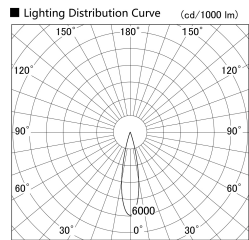

Item no. SD379-1625W9030

Series Name: AMMA Lens type Cylinder Tracklight (SD379)

Installation	Track mount
Type	Lens type tracklight : Cylinder type
Fixture wattage	14W
Beam angle	22deg
Color Temp.	3000K
CRI	Ra>90
Luminous	1755 lm
Body	Die-castaluminumalloy
Body finish	White
Trim finish	White
Reflector finish	N/A
IP Rate	IP20
Light source	COB module
Input Voltage	AC220~240V
Dimming Type	Non-Dimmable
Certificate	CE,CCC
Cut Hole	N/A