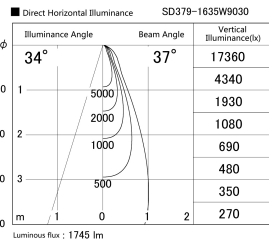

Item no. SD379-1635W9030

Series Name: AMMA Lens type Cylinder Tracklight (SD379)

Installation	Track mount
Type	Lens type tracklight : Cylinder type
Fixture wattage	14W
Beam angle	37deg
Color Temp.	3000K
CRI	Ra>90
Luminous	1746 lm
Body	Die-castaluminumalloy
Body finish	White
Trim finish	White
Reflector finish	N/A
IP Rate	IP20
Light source	COB module
Input Voltage	AC220~240V
Dimming Type	Non-Dimmable
Certificate	CE,CCC
Cut Hole	N/A