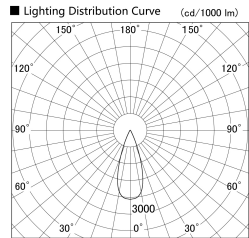

Item no. SD379-1635W9030

Series Name: AMMA Lens type Cylinder Tracklight (SD379)

Installation	Track mount
Type	Lens type tracklight : Cylinder type
Fixture wattage	14W
Beam angle	37deg
Color Temp.	3000K
CRI	Ra>90
Luminous	1746 lm
Body	Die-castaluminumalloy
Body finish	White
Trim finish	White
Reflector finish	N/A
IP Rate	IP20
Light source	COB module
Input Voltage	AC220~240V
Dimming Type	Non-Dimmable
Certificate	CE,CCC
Cut Hole	N/A