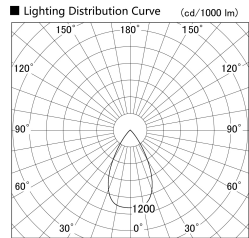

Item no. SD379-1655W9030

Series Name: AMMA Lens type Cylinder Tracklight (SD379)

Installation	Track mount
Type	Lens type tracklight : Cylinder type
Fixture wattage	14W
Beam angle	57deg
Color Temp.	3000K
CRI	Ra>90
Luminous	1758 lm
Body	Die-castaluminumalloy
Body finish	White
Trim finish	White
Reflector finish	N/A
IP Rate	IP20
Light source	COB module
Input Voltage	AC220~240V
Dimming Type	Non-Dimmable
Certificate	CE,CCC
Cut Hole	N/A