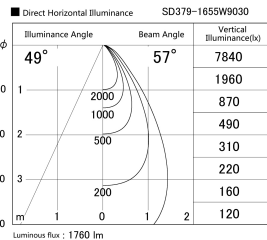

Item no. SD379-1655W9030

Series Name: AMMA Lens type Cylinder Tracklight (SD379)

Installation	Track mount
Type	Lens type tracklight : Cylinder type
Fixture wattage	14W
Beam angle	57deg
Color Temp.	3000K
CRI	Ra>90
Luminous	1758 lm
Body	Die-castaluminumalloy
Body finish	White
Trim finish	White
Reflector finish	N/A
IP Rate	IP20
Light source	COB module
Input Voltage	AC220~240V
Dimming Type	Non-Dimmable
Certificate	CE,CCC
Cut Hole	N/A