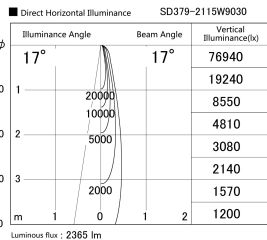

Item no. SD379-2115W9030

Series Name: AMMA Lens type Cylinder Tracklight (SD379)

|                  |   |
|------------------|---|
| Installation     | Track mount                             |
| Type             | Lens type tracklight :<br>Cylinder type |
| Fixture wattage  | 21W                                     |
| Beam angle       | 17deg                                   |
| Color Temp.      | 3000K                                   |
| CRI              | Ra>90                                   |
| Luminous         | 2364 lm                                 |
| Body             | Die-castaluminumalloy                   |
| Body finish      | White                                   |
| Trim finish      | White                                   |
| Reflector finish | N/A                                     |
| IP Rate          | IP20                                    |
| Light source     | COB module                              |
| Input Voltage    | AC220~240V                              |
| Dimming Type     | Non-Dimmable                            |
| Certificate      | CE,CCC                                  |
| Cut Hole         | N/A                                     |