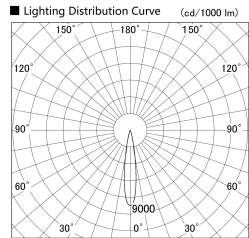

Item no. SD379-2115W9030

Series Name: AMMA Lens type Cylinder Tracklight (SD379)

|                  |   |
|------------------|---|
| Installation     | Track mount                             |
| Type             | Lens type tracklight :<br>Cylinder type |
| Fixture wattage  | 21W                                     |
| Beam angle       | 17deg                                   |
| Color Temp.      | 3000K                                   |
| CRI              | Ra>90                                   |
| Luminous         | 2364 lm                                 |
| Body             | Die-castaluminumalloy                   |
| Body finish      | White                                   |
| Trim finish      | White                                   |
| Reflector finish | N/A                                     |
| IP Rate          | IP20                                    |
| Light source     | COB module                              |
| Input Voltage    | AC220~240V                              |
| Dimming Type     | Non-Dimmable                            |
| Certificate      | CE,CCC                                  |
| Cut Hole         | N/A                                     |