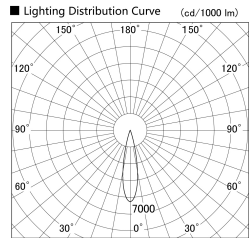

Item no. SD379-2125W9030

Series Name: AMMA Lens type Cylinder Tracklight (SD379)

Installation	Track mount
Type	Lens type tracklight : Cylinder type
Fixture wattage	21W
Beam angle	22deg
Color Temp.	3000K
CRI	Ra>90
Luminous	2460 lm
Body	Die-castaluminumalloy
Body finish	White
Trim finish	White
Reflector finish	N/A
IP Rate	IP20
Light source	COB module
Input Voltage	AC220~240V
Dimming Type	Non-Dimmable
Certificate	CE,CCC
Cut Hole	N/A