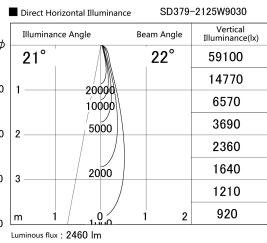

Item no. SD379-2125W9030

Series Name: AMMA Lens type Cylinder Tracklight (SD379)

Installation	Track mount
Type	Lens type tracklight : Cylinder type
Fixture wattage	21W
Beam angle	22deg
Color Temp.	3000K
CRI	Ra>90
Luminous	2460 lm
Body	Die-castaluminumalloy
Body finish	White
Trim finish	White
Reflector finish	N/A
IP Rate	IP20
Light source	COB module
Input Voltage	AC220~240V
Dimming Type	Non-Dimmable
Certificate	CE,CCC
Cut Hole	N/A