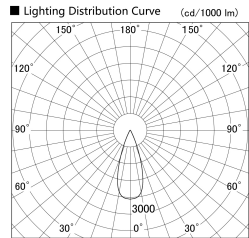

Item no. SD379-2135W9030

Series Name: AMMA Lens type Cylinder Tracklight (SD379)

Installation	Track mount
Type	Lens type tracklight : Cylinder type
Fixture wattage	21W
Beam angle	37deg
Color Temp.	3000K
CRI	Ra>90
Luminous	2447 lm
Body	Die-cast aluminum alloy
Body finish	White
Trim finish	White
Reflector finish	N/A
IP Rate	IP20
Light source	COB module
Input Voltage	AC220~240V
Dimming Type	Non-Dimmable
Certificate	CE,CCC
Cut Hole	N/A