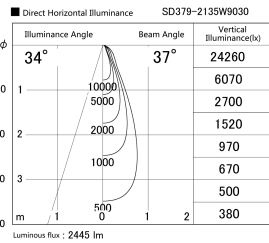

Item no. SD379-2135W9030

Series Name: AMMA Lens type Cylinder Tracklight (SD379)

Installation	Track mount
Type	Lens type tracklight : Cylinder type
Fixture wattage	21W
Beam angle	37deg
Color Temp.	3000K
CRI	Ra>90
Luminous	2447 lm
Body	Die-cast aluminum alloy
Body finish	White
Trim finish	White
Reflector finish	N/A
IP Rate	IP20
Light source	COB module
Input Voltage	AC220~240V
Dimming Type	Non-Dimmable
Certificate	CE,CCC
Cut Hole	N/A