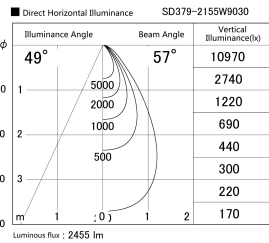

Item no. SD379-2155W9030

Series Name: AMMA Lens type Cylinder Tracklight (SD379)

Installation	Track mount
Type	Lens type tracklight : Cylinder type
Fixture wattage	21W
Beam angle	57deg
Color Temp.	3000K
CRI	Ra>90
Luminous	2457 lm
Body	Die-cast aluminum alloy
Body finish	White
Trim finish	White
Reflector finish	N/A
IP Rate	IP20
Light source	COB module
Input Voltage	AC220~240V
Dimming Type	Non-Dimmable
Certificate	CE,CCC
Cut Hole	N/A