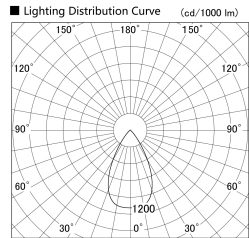

Item no. SD379-2155W9030

Series Name: AMMA Lens type Cylinder Tracklight (SD379)

Installation	Track mount
Type	Lens type tracklight : Cylinder type
Fixture wattage	21W
Beam angle	57deg
Color Temp.	3000K
CRI	Ra>90
Luminous	2457 lm
Body	Die-cast aluminum alloy
Body finish	White
Trim finish	White
Reflector finish	N/A
IP Rate	IP20
Light source	COB module
Input Voltage	AC220~240V
Dimming Type	Non-Dimmable
Certificate	CE,CCC
Cut Hole	N/A