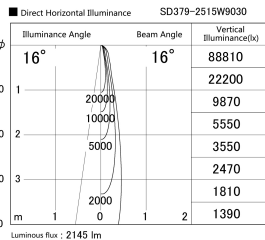

Item no. SD379-2515W9030

Series Name: AMMA Lens type Cylinder Tracklight (SD379)

Installation	Track mount
Type	Lens type tracklight : Cylinder type
Fixture wattage	24W
Beam angle	16deg
Color Temp.	3000K
CRI	Ra>90
Luminous	2143 lm
Body	Die-castaluminumalloy
Body finish	White
Trim finish	White
Reflector finish	N/A
IP Rate	IP20
Light source	COB module
Input Voltage	AC220~240V
Dimming Type	Non-Dimmable
Certificate	CE,CCC
Cut Hole	N/A