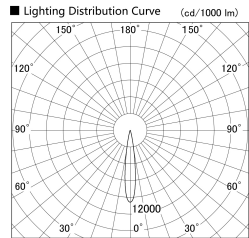

Item no. SD379-2515W9030

Series Name: AMMA Lens type Cylinder Tracklight (SD379)

Installation	Track mount
Type	Lens type tracklight : Cylinder type
Fixture wattage	24W
Beam angle	16deg
Color Temp.	3000K
CRI	Ra>90
Luminous	2143 lm
Body	Die-castaluminumalloy
Body finish	White
Trim finish	White
Reflector finish	N/A
IP Rate	IP20
Light source	COB module
Input Voltage	AC220~240V
Dimming Type	Non-Dimmable
Certificate	CE,CCC
Cut Hole	N/A