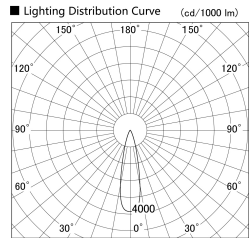

Item no. SD379-2525W9030

Series Name: AMMA Lens type Cylinder Tracklight (SD379)

Installation	Track mount
Type	Lens type tracklight : Cylinder type
Fixture wattage	24W
Beam angle	25deg
Color Temp.	3000K
CRI	Ra>90
Luminous	2931 lm
Body	Die-castaluminumalloy
Body finish	White
Trim finish	White
Reflector finish	N/A
IP Rate	IP20
Light source	COB module
Input Voltage	AC220~240V
Dimming Type	Non-Dimmable
Certificate	CE,CCC
Cut Hole	N/A