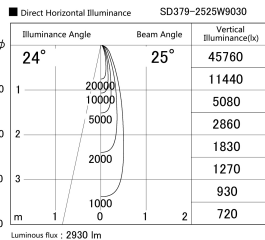

Item no. SD379-2525W9030

Series Name: AMMA Lens type Cylinder Tracklight (SD379)

Installation	Track mount
Type	Lens type tracklight : Cylinder type
Fixture wattage	24W
Beam angle	25deg
Color Temp.	3000K
CRI	Ra>90
Luminous	2931 lm
Body	Die-castaluminumalloy
Body finish	White
Trim finish	White
Reflector finish	N/A
IP Rate	IP20
Light source	COB module
Input Voltage	AC220~240V
Dimming Type	Non-Dimmable
Certificate	CE,CCC
Cut Hole	N/A