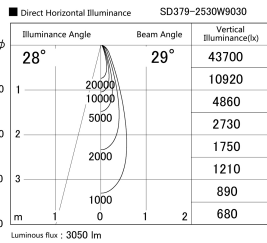

Item no. SD379-2530W9030

Series Name: AMMA Lens type Cylinder Tracklight (SD379)

Installation	Track mount
Type	Lens type tracklight : Cylinder type
Fixture wattage	24W
Beam angle	29deg
Color Temp.	3000K
CRI	Ra>90
Luminous	3052 lm
Body	Die-castaluminumalloy
Body finish	White
Trim finish	White
Reflector finish	N/A
IP Rate	IP20
Light source	COB module
Input Voltage	AC220~240V
Dimming Type	Non-Dimmable
Certificate	CE,CCC
Cut Hole	N/A