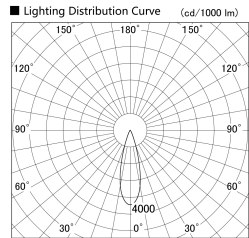

Item no. SD379-2530W9030

Series Name: AMMA Lens type Cylinder Tracklight (SD379)

Installation	Track mount
Type	Lens type tracklight : Cylinder type
Fixture wattage	24W
Beam angle	29deg
Color Temp.	3000K
CRI	Ra>90
Luminous	3052 lm
Body	Die-castaluminumalloy
Body finish	White
Trim finish	White
Reflector finish	N/A
IP Rate	IP20
Light source	COB module
Input Voltage	AC220~240V
Dimming Type	Non-Dimmable
Certificate	CE,CCC
Cut Hole	N/A