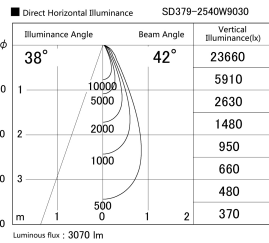

Item no. SD379-2540W9030

Series Name: AMMA Lens type Cylinder Tracklight (SD379)

Installation	Track mount
Type	Lens type tracklight : Cylinder type
Fixture wattage	24W
Beam angle	42deg
Color Temp.	3000K
CRI	Ra>90
Luminous	3070 lm
Body	Die-cast aluminum alloy
Body finish	White
Trim finish	White
Reflector finish	N/A
IP Rate	IP20
Light source	COB module
Input Voltage	AC220~240V
Dimming Type	Non-Dimmable
Certificate	CE,CCC
Cut Hole	N/A