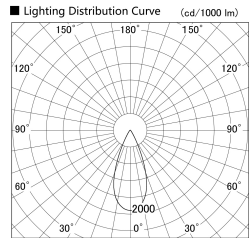

Item no. SD379-2540W9030

Series Name: AMMA Lens type Cylinder Tracklight (SD379)

Installation	Track mount
Type	Lens type tracklight : Cylinder type
Fixture wattage	24W
Beam angle	42deg
Color Temp.	3000K
CRI	Ra>90
Luminous	3070 lm
Body	Die-cast aluminum alloy
Body finish	White
Trim finish	White
Reflector finish	N/A
IP Rate	IP20
Light source	COB module
Input Voltage	AC220~240V
Dimming Type	Non-Dimmable
Certificate	CE,CCC
Cut Hole	N/A