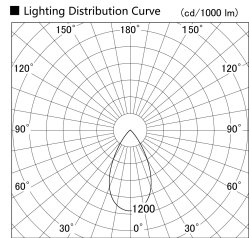

Item no. SD379-2555W9030

Series Name: AMMA Lens type Cylinder Tracklight (SD379)

Installation	Track mount
Type	Lens type tracklight : Cylinder type
Fixture wattage	24W
Beam angle	55deg
Color Temp.	3000K
CRI	Ra>90
Luminous	3061 lm
Body	Die-cast aluminum alloy
Body finish	White
Trim finish	White
Reflector finish	N/A
IP Rate	IP20
Light source	COB module
Input Voltage	AC220~240V
Dimming Type	Non-Dimmable
Certificate	CE,CCC
Cut Hole	N/A