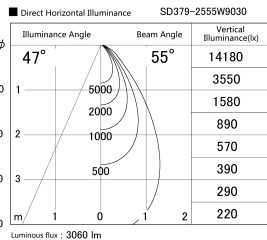

Item no. SD379-2555W9030

Series Name: AMMA Lens type Cylinder Tracklight (SD379)

Installation	Track mount
Type	Lens type tracklight : Cylinder type
Fixture wattage	24W
Beam angle	55deg
Color Temp.	3000K
CRI	Ra>90
Luminous	3061 lm
Body	Die-cast aluminum alloy
Body finish	White
Trim finish	White
Reflector finish	N/A
IP Rate	IP20
Light source	COB module
Input Voltage	AC220~240V
Dimming Type	Non-Dimmable
Certificate	CE,CCC
Cut Hole	N/A