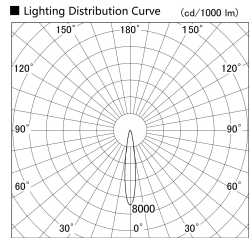

Item no. SD379-3015W9030

Series Name: AMMA Lens type Cylinder Tracklight (SD379)

Installation	Track mount
Type	Lens type tracklight : Cylinder type
Fixture wattage	28W
Beam angle	16deg
Color Temp.	3000K
CRI	Ra>90
Luminous	2456 lm
Body	Die-castaluminumalloy
Body finish	White
Trim finish	White
Reflector finish	N/A
IP Rate	IP20
Light source	COB module
Input Voltage	AC220~240V
Dimming Type	Non-Dimmable
Certificate	CE,CCC
Cut Hole	N/A