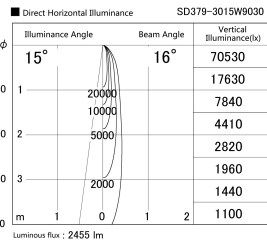

Item no. SD379-3015W9030

Series Name: AMMA Lens type Cylinder Tracklight (SD379)

Installation	Track mount
Type	Lens type tracklight : Cylinder type
Fixture wattage	28W
Beam angle	16deg
Color Temp.	3000K
CRI	Ra>90
Luminous	2456 lm
Body	Die-castaluminumalloy
Body finish	White
Trim finish	White
Reflector finish	N/A
IP Rate	IP20
Light source	COB module
Input Voltage	AC220~240V
Dimming Type	Non-Dimmable
Certificate	CE,CCC
Cut Hole	N/A