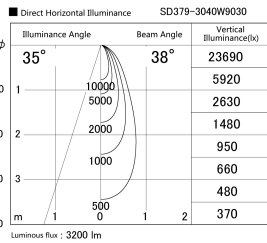

Item no. SD379-3040W9030

Series Name: AMMA Lens type Cylinder Tracklight (SD379)

Installation	Track mount
Type	Lens type tracklight : Cylinder type
Fixture wattage	28W
Beam angle	38deg
Color Temp.	3000K
CRI	Ra>90
Luminous	3202 lm
Body	Die-castaluminumalloy
Body finish	White
Trim finish	White
Reflector finish	N/A
IP Rate	IP20
Light source	COB module
Input Voltage	AC220~240V
Dimming Type	Non-Dimmable
Certificate	CE,CCC
Cut Hole	N/A