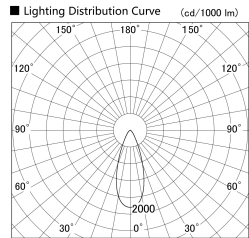

Item no. SD379-3040W9030

Series Name: AMMA Lens type Cylinder Tracklight (SD379)

Installation	Track mount
Type	Lens type tracklight : Cylinder type
Fixture wattage	28W
Beam angle	38deg
Color Temp.	3000K
CRI	Ra>90
Luminous	3202 lm
Body	Die-castaluminumalloy
Body finish	White
Trim finish	White
Reflector finish	N/A
IP Rate	IP20
Light source	COB module
Input Voltage	AC220~240V
Dimming Type	Non-Dimmable
Certificate	CE,CCC
Cut Hole	N/A