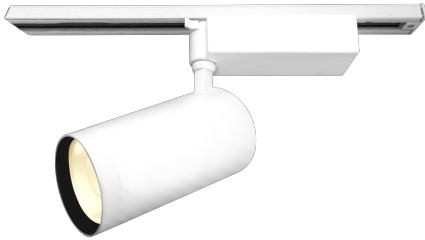

Item no. SD379-3525W9030

Series Name: AMMA Lens type Cylinder Tracklight (SD379)

Installation	Track mount
Type	Lens type tracklight : Cylinder type
Fixture wattage	32W
Beam angle	23deg
Color Temp.	3000K
CRI	Ra>90
Luminous	3599 lm
Body	Die-castaluminumalloy
Body finish	White
Trim finish	White
Reflector finish	N/A
IP Rate	IP20
Light source	COB module
Input Voltage	AC220~240V
Dimming Type	Non-Dimmable
Certificate	CE,CCC
Cut Hole	N/A