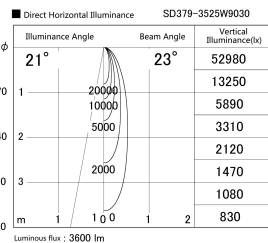

Item no. SD379-3525W9030

Series Name: AMMA Lens type Cylinder Tracklight (SD379)

Installation	Track mount
Type	Lens type tracklight : Cylinder type
Fixture wattage	32W
Beam angle	23deg
Color Temp.	3000K
CRI	Ra>90
Luminous	3599 lm
Body	Die-castaluminumalloy
Body finish	White
Trim finish	White
Reflector finish	N/A
IP Rate	IP20
Light source	COB module
Input Voltage	AC220~240V
Dimming Type	Non-Dimmable
Certificate	CE,CCC
Cut Hole	N/A