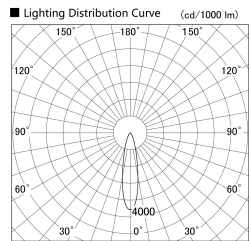

Item no. SD379-3525W9030

Series Name: AMMA Lens type Cylinder Tracklight (SD379)

Installation	Track mount
Type	Lens type tracklight : Cylinder type
Fixture wattage	32W
Beam angle	23deg
Color Temp.	3000K
CRI	Ra>90
Luminous	3599 lm
Body	Die-castaluminumalloy
Body finish	White
Trim finish	White
Reflector finish	N/A
IP Rate	IP20
Light source	COB module
Input Voltage	AC220~240V
Dimming Type	Non-Dimmable
Certificate	CE,CCC
Cut Hole	N/A