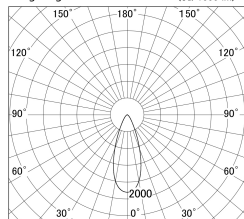

■ Lighting Distribution Curve (cd/1000 lm)