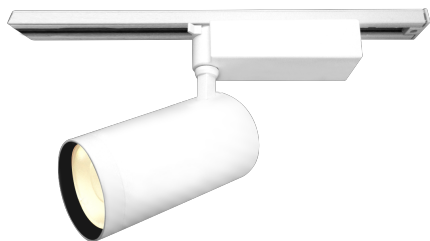

Item no. SD379-3540W9030

Series Name: AMMA Lens type Cylinder Tracklight (SD379)