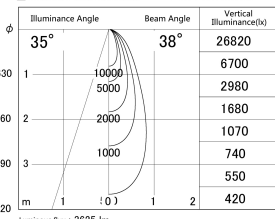

Item no. SD379-3540W9030

Series Name: AMMA Lens type Cylinder Tracklight (SD379)

■ Lighting Distribution Curve (cd/1000 lm)

Installation	Track mount
Type	Lens type tracklight : Cylinder type
Fixture wattage	32W
Beam angle	38deg
Color Temp.	3000K
CRI	Ra>90
Luminous	3625 lm
Body	Die-castaluminumalloy
Body finish	White
Trim finish	White
Reflector finish	N/A
IP Rate	IP20
Light source	COB module
Input Voltage	AC220~240V
Dimming Type	Non-Dimmable
Certificate	CE,CCC
Cut Hole	N/A