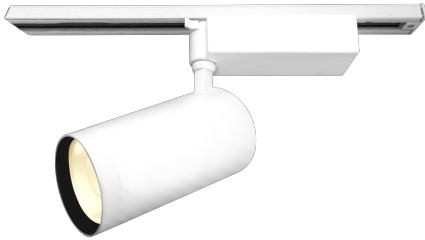

Item no. SD379-3555W9030

Series Name: AMMA Lens type Cylinder Tracklight (SD379)