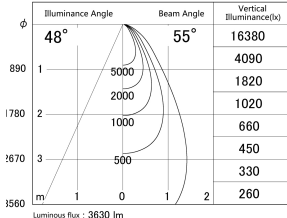

Item no. SD379-3555W9030

Series Name: AMMA Lens type Cylinder Tracklight (SD379)

■ Lighting Distribution Curve (cd/1000 lm)

Installation	Track mount
Type	Lens type tracklight : Cylinder type
Fixture wattage	32W
Beam angle	55deg
Color Temp.	3000K
CRI	Ra>90
Luminous	3631 lm
Body	Die-castaluminumalloy
Body finish	White
Trim finish	White
Reflector finish	N/A
IP Rate	IP20
Light source	COB module
Input Voltage	AC220~240V
Dimming Type	Non-Dimmable
Certificate	CE,CCC
Cut Hole	N/A