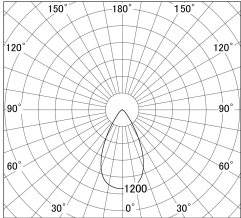

■ Lighting Distribution Curve (cd/1000 lm)