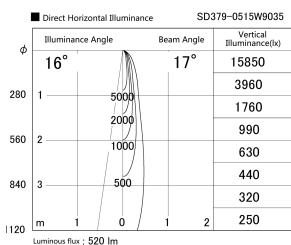

Item no. SD379-0515W9035

Series Name: AMMA Lens type Cylinder Tracklight (SD379)

Installation	Track mount
Type	Lens type tracklight : Cylinder type
Fixture wattage	6W
Beam angle	17deg
Color Temp.	3500K
CRI	Ra>90
Luminous	521 lm
Body	Die-castaluminumalloy
Body finish	White
Trim finish	White
Reflector finish	N/A
IP Rate	IP20
Light source	COB module
Input Voltage	AC220~240V
Dimming Type	Non-Dimmable
Certificate	CE,CCC
Cut Hole	N/A