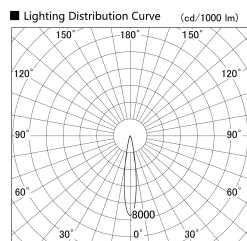

Item no. SD379-0515W9035

Series Name: AMMA Lens type Cylinder Tracklight (SD379)

Installation	Track mount
Type	Lens type tracklight : Cylinder type
Fixture wattage	6W
Beam angle	17deg
Color Temp.	3500K
CRI	Ra>90
Luminous	521 lm
Body	Die-castaluminumalloy
Body finish	White
Trim finish	White
Reflector finish	N/A
IP Rate	IP20
Light source	COB module
Input Voltage	AC220~240V
Dimming Type	Non-Dimmable
Certificate	CE,CCC
Cut Hole	N/A