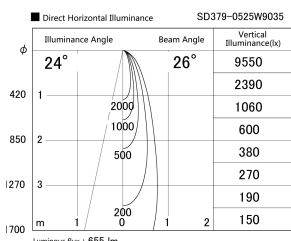

Item no. SD379-0525W9035

Series Name: AMMA Lens type Cylinder Tracklight (SD379)

Installation	Track mount
Type	Lens type tracklight : Cylinder type
Fixture wattage	6W
Beam angle	26deg
Color Temp.	3500K
CRI	Ra>90
Luminous	653 lm
Body	Die-castaluminumalloy
Body finish	White
Trim finish	White
Reflector finish	N/A
IP Rate	IP20
Light source	COB module
Input Voltage	AC220~240V
Dimming Type	Non-Dimmable
Certificate	CE,CCC
Cut Hole	N/A