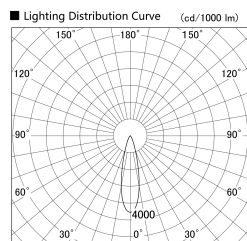

Item no. SD379-0525W9035

Series Name: AMMA Lens type Cylinder Tracklight (SD379)

Installation	Track mount
Type	Lens type tracklight : Cylinder type
Fixture wattage	6W
Beam angle	26deg
Color Temp.	3500K
CRI	Ra>90
Luminous	653 lm
Body	Die-castaluminumalloy
Body finish	White
Trim finish	White
Reflector finish	N/A
IP Rate	IP20
Light source	COB module
Input Voltage	AC220~240V
Dimming Type	Non-Dimmable
Certificate	CE,CCC
Cut Hole	N/A