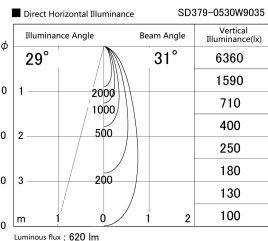

Item no. SD379-0530W9035

Series Name: AMMA Lens type Cylinder Tracklight (SD379)

Installation	Track mount
Type	Lens type tracklight : Cylinder type
Fixture wattage	6W
Beam angle	31deg
Color Temp.	3500K
CRI	Ra>90
Luminous	618 lm
Body	Die-castaluminumalloy
Body finish	White
Trim finish	White
Reflector finish	N/A
IP Rate	IP20
Light source	COB module
Input Voltage	AC220~240V
Dimming Type	Non-Dimmable
Certificate	CE,CCC
Cut Hole	N/A