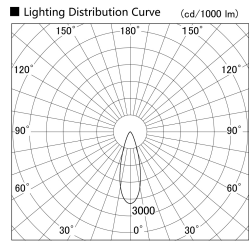

Item no. SD379-0530W9035

Series Name: AMMA Lens type Cylinder Tracklight (SD379)

Installation	Track mount
Type	Lens type tracklight : Cylinder type
Fixture wattage	6W
Beam angle	31deg
Color Temp.	3500K
CRI	Ra>90
Luminous	618 lm
Body	Die-castaluminumalloy
Body finish	White
Trim finish	White
Reflector finish	N/A
IP Rate	IP20
Light source	COB module
Input Voltage	AC220~240V
Dimming Type	Non-Dimmable
Certificate	CE,CCC
Cut Hole	N/A