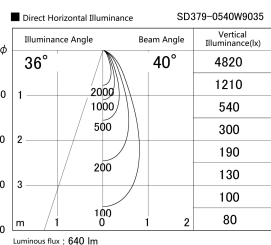

Item no. SD379-0540W9035

Series Name: AMMA Lens type Cylinder Tracklight (SD379)

Installation	Track mount
Type	Lens type tracklight : Cylinder type
Fixture wattage	6W
Beam angle	40deg
Color Temp.	3500K
CRI	Ra>90
Luminous	638 lm
Body	Die-castaluminumalloy
Body finish	White
Trim finish	White
Reflector finish	N/A
IP Rate	IP20
Light source	COB module
Input Voltage	AC220~240V
Dimming Type	Non-Dimmable
Certificate	CE,CCC
Cut Hole	N/A