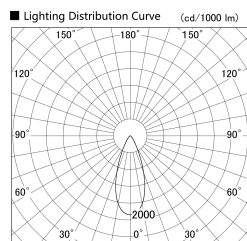

Item no. SD379-0540W9035

Series Name: AMMA Lens type Cylinder Tracklight (SD379)

Installation	Track mount
Type	Lens type tracklight : Cylinder type
Fixture wattage	6W
Beam angle	40deg
Color Temp.	3500K
CRI	Ra>90
Luminous	638 lm
Body	Die-castaluminumalloy
Body finish	White
Trim finish	White
Reflector finish	N/A
IP Rate	IP20
Light source	COB module
Input Voltage	AC220~240V
Dimming Type	Non-Dimmable
Certificate	CE,CCC
Cut Hole	N/A