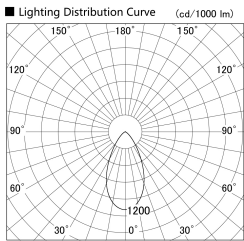

Item no. SD379-0555W9035

Series Name: AMMA Lens type Cylinder Tracklight (SD379)

Installation	Track mount
Type	Lens type tracklight : Cylinder type
Fixture wattage	6W
Beam angle	53deg
Color Temp.	3500K
CRI	Ra>90
Luminous	591 lm
Body	Die-castaluminumalloy
Body finish	White
Trim finish	White
Reflector finish	N/A
IP Rate	IP20
Light source	COB module
Input Voltage	AC220~240V
Dimming Type	Non-Dimmable
Certificate	CE,CCC
Cut Hole	N/A