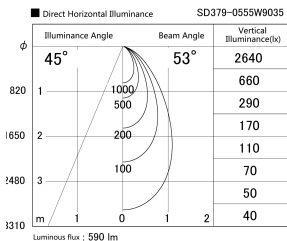

Item no. SD379-0555W9035

Series Name: AMMA Lens type Cylinder Tracklight (SD379)

Installation	Track mount
Type	Lens type tracklight : Cylinder type
Fixture wattage	6W
Beam angle	53deg
Color Temp.	3500K
CRI	Ra>90
Luminous	591 lm
Body	Die-castaluminumalloy
Body finish	White
Trim finish	White
Reflector finish	N/A
IP Rate	IP20
Light source	COB module
Input Voltage	AC220~240V
Dimming Type	Non-Dimmable
Certificate	CE,CCC
Cut Hole	N/A