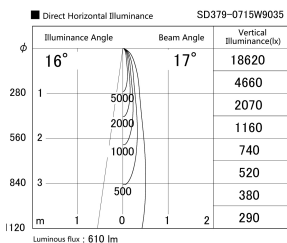

Item no. SD379-0715W9035

Series Name: AMMA Lens type Cylinder Tracklight (SD379)

Installation	Track mount
Type	Lens type tracklight : Cylinder type
Fixture wattage	7.5W
Beam angle	17deg
Color Temp.	3500K
CRI	Ra>90
Luminous	611 lm
Body	Die-castaluminumalloy
Body finish	White
Trim finish	White
Reflector finish	N/A
IP Rate	IP20
Light source	COB module
Input Voltage	AC220~240V
Dimming Type	Non-Dimmable
Certificate	CE,CCC
Cut Hole	N/A