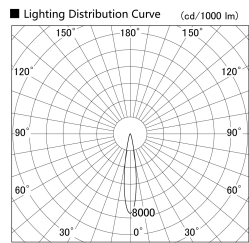

Item no. SD379-0715W9035

Series Name: AMMA Lens type Cylinder Tracklight (SD379)

Installation	Track mount
Type	Lens type tracklight : Cylinder type
Fixture wattage	7.5W
Beam angle	17deg
Color Temp.	3500K
CRI	Ra>90
Luminous	611 lm
Body	Die-castaluminumalloy
Body finish	White
Trim finish	White
Reflector finish	N/A
IP Rate	IP20
Light source	COB module
Input Voltage	AC220~240V
Dimming Type	Non-Dimmable
Certificate	CE,CCC
Cut Hole	N/A