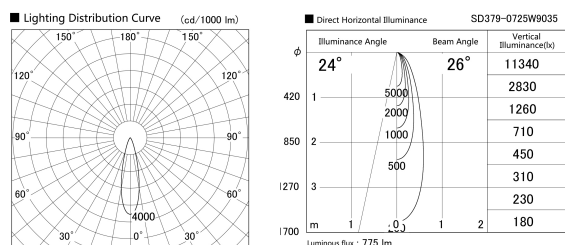

Item no. SD379-0725W9035

Series Name: AMMA Lens type Cylinder Tracklight (SD379)

Installation	Track mount
Type	Lens type tracklight : Cylinder type
Fixture wattage	7.5W
Beam angle	26deg
Color Temp.	3500K
CRI	Ra>90
Luminous	775 lm
Body	Die-castaluminumalloy
Body finish	White
Trim finish	White
Reflector finish	N/A
IP Rate	IP20
Light source	COB module
Input Voltage	AC220~240V
Dimming Type	Non-Dimmable
Certificate	CE,CCC
Cut Hole	N/A