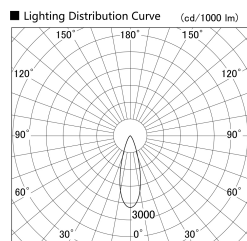

Item no. SD379-0730W9035

Series Name: AMMA Lens type Cylinder Tracklight (SD379)

Installation	Track mount
Type	Lens type tracklight : Cylinder type
Fixture wattage	7.5W
Beam angle	31deg
Color Temp.	3500K
CRI	Ra>90
Luminous	734 lm
Body	Die-castaluminumalloy
Body finish	White
Trim finish	White
Reflector finish	N/A
IP Rate	IP20
Light source	COB module
Input Voltage	AC220~240V
Dimming Type	Non-Dimmable
Certificate	CE,CCC
Cut Hole	N/A