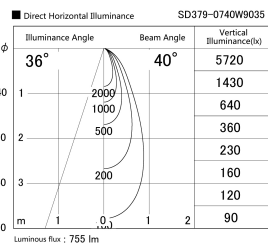

Item no. SD379-0740W9035

Series Name: AMMA Lens type Cylinder Tracklight (SD379)

Installation	Track mount
Type	Lens type tracklight : Cylinder type
Fixture wattage	7.5W
Beam angle	40deg
Color Temp.	3500K
CRI	Ra>90
Luminous	757 lm
Body	Die-castaluminumalloy
Body finish	White
Trim finish	White
Reflector finish	N/A
IP Rate	IP20
Light source	COB module
Input Voltage	AC220~240V
Dimming Type	Non-Dimmable
Certificate	CE,CCC
Cut Hole	N/A