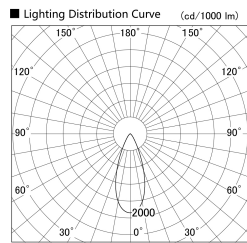

Item no. SD379-0740W9035

Series Name: AMMA Lens type Cylinder Tracklight (SD379)

Installation	Track mount
Type	Lens type tracklight : Cylinder type
Fixture wattage	7.5W
Beam angle	40deg
Color Temp.	3500K
CRI	Ra>90
Luminous	757 lm
Body	Die-castaluminumalloy
Body finish	White
Trim finish	White
Reflector finish	N/A
IP Rate	IP20
Light source	COB module
Input Voltage	AC220~240V
Dimming Type	Non-Dimmable
Certificate	CE,CCC
Cut Hole	N/A