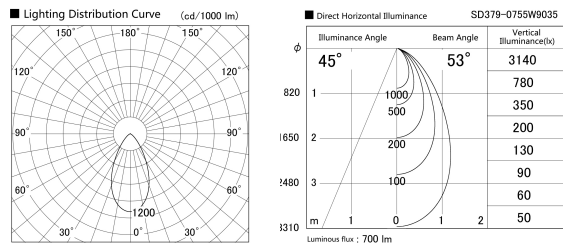

Item no. SD379-0755W9035

Series Name: AMMA Lens type Cylinder Tracklight (SD379)

Installation	Track mount
Type	Lens type tracklight : Cylinder type
Fixture wattage	7.5W
Beam angle	53deg
Color Temp.	3500K
CRI	Ra>90
Luminous	701 lm
Body	Die-castaluminumalloy
Body finish	White
Trim finish	White
Reflector finish	N/A
IP Rate	IP20
Light source	COB module
Input Voltage	AC220~240V
Dimming Type	Non-Dimmable
Certificate	CE,CCC
Cut Hole	N/A