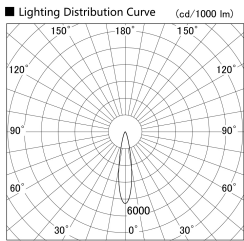

Item no. SD379-0920W9035

Series Name: AMMA Lens type Cylinder Tracklight (SD379)

Installation	Track mount
Type	Lens type tracklight : Cylinder type
Fixture wattage	10.5W
Beam angle	20deg
Color Temp.	3500K
CRI	Ra>90
Luminous	875 lm
Body	Die-castaluminumalloy
Body finish	White
Trim finish	White
Reflector finish	N/A
IP Rate	IP20
Light source	COB module
Input Voltage	AC220~240V
Dimming Type	Non-Dimmable
Certificate	CE,CCC
Cut Hole	N/A