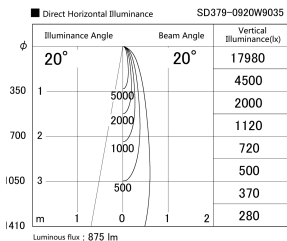

Item no. SD379-0920W9035

Series Name: AMMA Lens type Cylinder Tracklight (SD379)

Installation	Track mount
Type	Lens type tracklight : Cylinder type
Fixture wattage	10.5W
Beam angle	20deg
Color Temp.	3500K
CRI	Ra>90
Luminous	875 lm
Body	Die-castaluminumalloy
Body finish	White
Trim finish	White
Reflector finish	N/A
IP Rate	IP20
Light source	COB module
Input Voltage	AC220~240V
Dimming Type	Non-Dimmable
Certificate	CE,CCC
Cut Hole	N/A