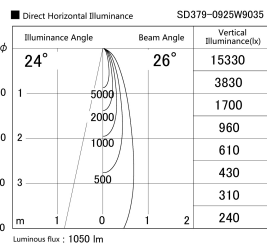

Item no. SD379-0925W9035

Series Name: AMMA Lens type Cylinder Tracklight (SD379)

Installation	Track mount
Type	Lens type tracklight : Cylinder type
Fixture wattage	10.5W
Beam angle	26deg
Color Temp.	3500K
CRI	Ra>90
Luminous	1048 lm
Body	Die-castaluminumalloy
Body finish	White
Trim finish	White
Reflector finish	N/A
IP Rate	IP20
Light source	COB module
Input Voltage	AC220~240V
Dimming Type	Non-Dimmable
Certificate	CE,CCC
Cut Hole	N/A