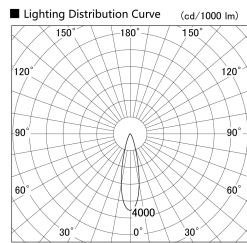

Item no. SD379-0925W9035

Series Name: AMMA Lens type Cylinder Tracklight (SD379)

Installation	Track mount
Type	Lens type tracklight : Cylinder type
Fixture wattage	10.5W
Beam angle	26deg
Color Temp.	3500K
CRI	Ra>90
Luminous	1048 lm
Body	Die-castaluminumalloy
Body finish	White
Trim finish	White
Reflector finish	N/A
IP Rate	IP20
Light source	COB module
Input Voltage	AC220~240V
Dimming Type	Non-Dimmable
Certificate	CE,CCC
Cut Hole	N/A